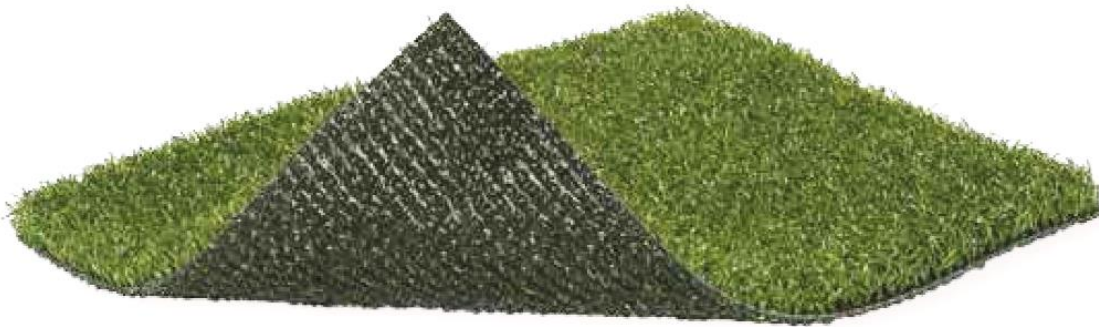

FUSIONTURF

ACCEL

Pile Height – .562"

Face Color – Viridian

Face Weight – 57 oz

Blade Shape – Texturized

LANDSCAPE

GOLF

PETS

PLAYGROUND

AGILITY

Heat Reduction Technology

Limited Lifetime Warranty

Antimicrobial Additives

Silverback™ Polyurethane

Agility is one of our most versatile turfs and an excellent playing surface for a variety of indoor/outdoor sports. The multi-colored yarn and texturized blades provides an authentic look that is hard to find. Agility can be installed outdoors or indoors on a compacted aggregate base or over concrete.